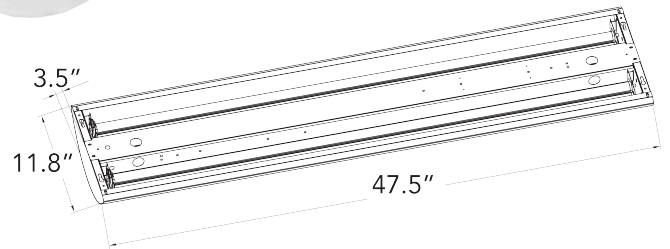

SCLL-UD

TECHNICAL SPECIFICATIONS:

- :: 4 Feet long
- :: White Finish
- :: Voltage: 120-277VAC 50/60Hz
- :: Wattage: Up/Down: 40W/20W or 60W Down only
- :: Ambient Temperature: -13°F~104°F
- :: Dimmable: 0~10V dimmable
- :: CRI:>80
- :: Power Factor:>0.95
- :: Efficacy: 110LM/W
- :: IP Rating: IP20
- :: Life Span: 50,000 hours
- :: Housing: Anodized Aluminum
- :: 5-year warranty

OPTIONS

- DAYLIGHT HARVESTING
- MOTION SENSOR
- BATTERY BACKUP

Optional Accessories

Coupling Bracket
(Not Included)
See Below

6 Ft. Cord
SJTW 18 AWG 5-Conductor
(Not Included)
See Page B37

Adjustable 6 Ft.
Suspension Kit
Select a Y-Connector
Key Hole Set
(Not Included)
See Page B37

LED PERFORATED BASKET SUSPENDED LIGHTS (UP/DOWN)

CATALOG NO.	WATTS	LUMENS	COLOR TEMP	DIMENSIONS
SCLL-UD-4FT-60W-50K-D	40W/20W or 60W	4400LM/2100LM	5000K	47.3"(L) x 9-2/8"(W) x 2-4/8"(H)
SCLL-UD-4FT-60W-40K-D	40W/20W or 60W	4400LM/2100LM	4000K	
SCLL-UD-4FT-60W-35K-D	40W/20W or 60W	4400LM/2100LM	3500K	
SCLL-UD-CB	Coupling Bracket			