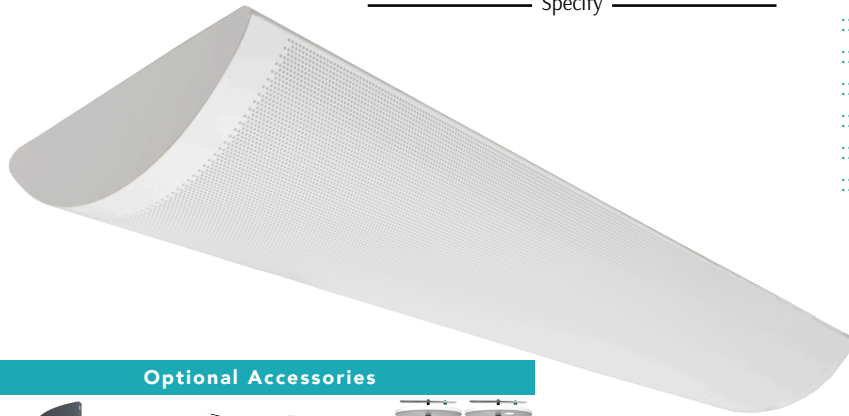

SCLL-UD

TECHNICAL SPECIFICATIONS:

- :: 4 Feet long
- :: White Finish
- :: Voltage: 120-277VAC 50/60Hz
- :: Wattage: Up/Down: 40W/20W or 60W Down only
- :: Ambient Temperature: -13°F~104°F
- :: Dimmable: 0~10V dimmable
- :: CRI:>80
- :: Power Factor:>0.95
- :: Efficacy: 110LM/W
- :: IP Rating: IP20
- :: Life Span: 50,000 hours
- :: Housing: Anodized Aluminum
- :: 5-year warranty

OPTIONS

- DAYLIGHT HARVESTING
- MOTION SENSOR
- BATTERY BACKUP

Optional Accessories

Coupling Bracket
(Not Included)
See Below

6 Ft. Cord
SJTW 18 AWG 5-Conductor
(Not Included)
See Page B37

Adjustable 6 Ft.
Suspension Kit
Select a Y-Connector
Key Hole Set
(Not Included)
See Page B37

LED PERFORATED BASKET SUSPENDED LIGHTS (UP/DOWN)

CATALOG NO.	WATTS	LUMENS	COLOR TEMP	DIMENSIONS
SCLL-UD-4FT-60W-50K-D	40W/20W or 60W	4400LM/2100LM	5000K	47.3"(L) x 9-2/8"(W) x 2-4/8"(H)
SCLL-UD-4FT-60W-40K-D	40W/20W or 60W	4400LM/2100LM	4000K	
SCLL-UD-4FT-60W-35K-D	40W/20W or 60W	4400LM/2100LM	3500K	
SCLL-UD-CB	Coupling Bracket			