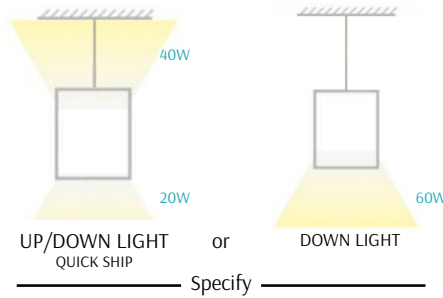

SCLL-UD

TECHNICAL SPECIFICATIONS:

- :: 4 Feet long
- :: White Finish
- :: Voltage: 120-277VAC 50/60Hz
- :: Wattage: Up/Down: 40W/20W or 60W Down only
- :: Ambient Temperature: -13°F~104°F
- :: Dimmable: 0~10V dimmable
- :: CRI:>80
- :: Power Factor:>0.95
- :: Efficacy: 110LM/W
- :: IP Rating: IP20
- :: Life Span: 50,000 hours
- :: Housing: Anodized Aluminum
- :: 5-year warranty

LED PERFORATED BASKET SUSPENDED LIGHTS (UP/DOWN)

CATALOG NO.	WATTS	LUMENS	COLOR TEMP	DIMENSIONS
SCLL-UD-4FT-60W-50K-D	40W/20W or 60W	4400LM/2100LM	5000K	47.3"(L) x 9-2/8"(W) x 2-4/8"(H)
SCLL-UD-4FT-60W-40K-D	40W/20W or 60W	4400LM/2100LM	4000K	
SCLL-UD-4FT-60W-35K-D	40W/20W or 60W	4400LM/2100LM	3500K	
SCLL-UD-CB	Coupling Bracket			

WCLP-UD MULTI COLOR TEMPERATURE

LED LOUVER WALL LIGHTS (UP/DOWN)

CATALOG NO.	WATTS	LUMENS	COLOR TEMP	DIMENSIONS
WCLP-UD-2FT-25W-MCT-D	25W	2750LM	3000K/4000K/5000K	2 FT.
WCLP-UD-4FT-50W-MCT-D	50W	5500LM	3000K/4000K/5000K	4FT.